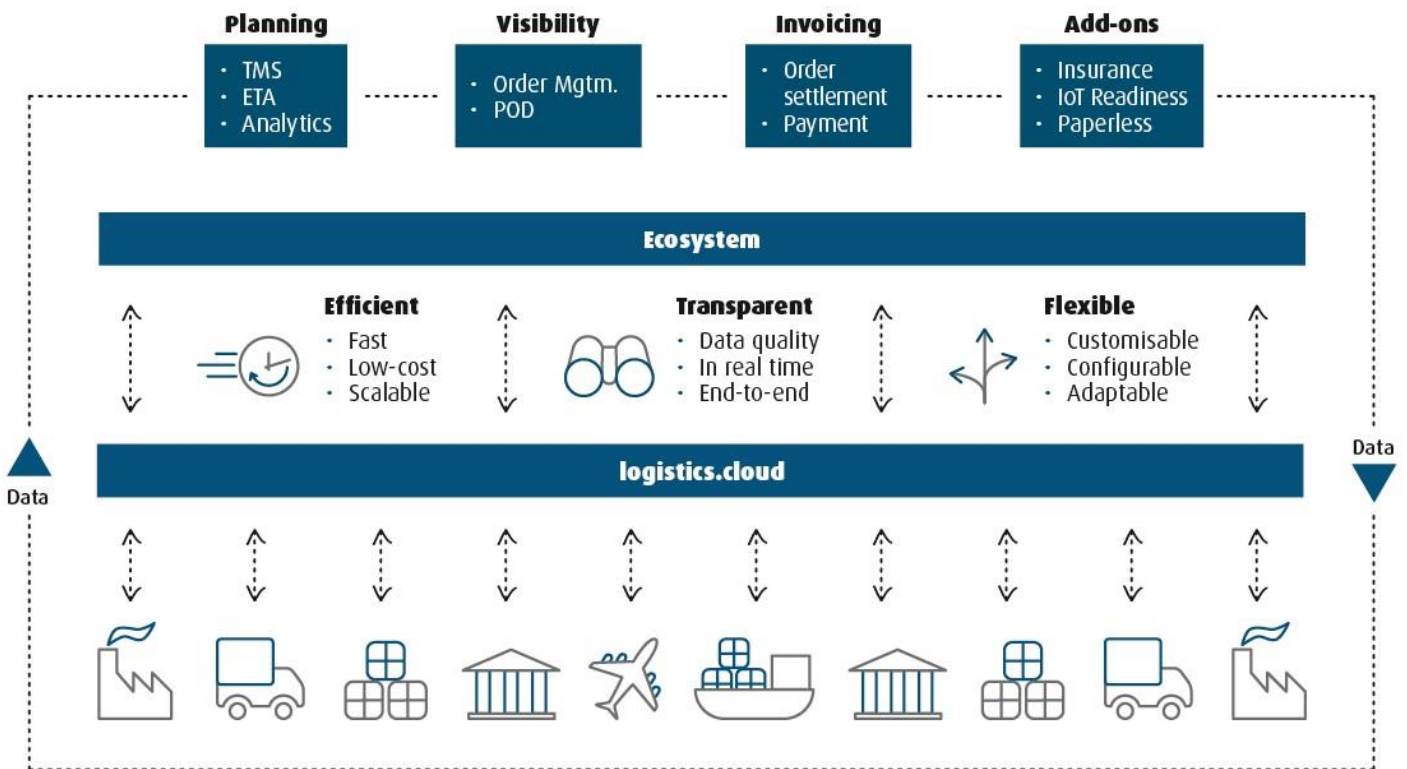

UNTANGLE THE COMPLEXITY WITH ONE SOLUTION: LOGISTICS.CLOUD

The **neutral data platform** for overcoming the challenges of exchanging data between logistics systems and platforms:

#1 EFFICIENCY

- **90% cost reduction** by replacing bilateral ties with **one single connection**
- **Significant savings** on maintenance and migration fees
- Tried-and-tested cloud technology: **ready to use in < 1 day**

#2 TRANSPARENCY

- **Complete transparency** over all processes across the supply chain – through integration of planning, tracking and sensor data
- **Avoidance** of manual **data errors**

#3 FLEXIBILITY

- Easy and fast connection of your company to future-proof technologies and innovations
- Flexible and transparent pricing - **no long-term contractual commitment**
- Key technology for **integrating existing solutions**

FULL VISIBILITY OVER YOUR SUPPLY CHAIN WITH LOGISTICS.CLOUD. IN REAL TIME. 24/7.